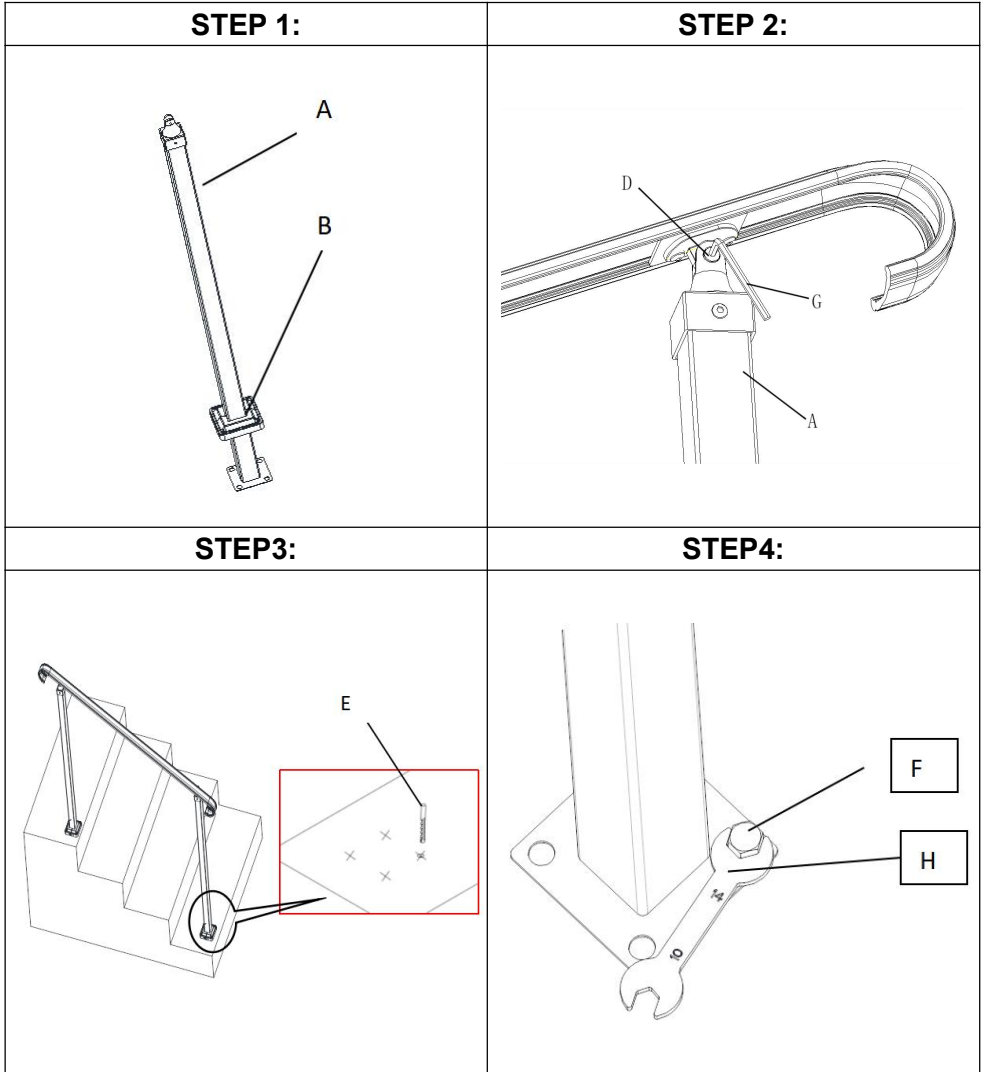

Product Structure

Address: Baoshanqu Shuangchenglu 803long 11hao 1602A-1609shi
Shanghai

Imported to AUS: SIHAO PTY LTD, 1 ROKEVA STREET EASTWOOD
NSW 2122 Australia