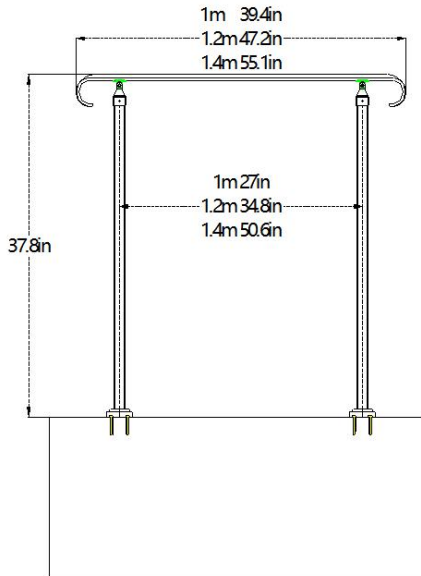

# SAVE THESE INSTRUCTIONS

Model	H5710-2	H5710-3	H5710-4
Suitable Number Of Steps	1~2	2~3	4~5
Max. Load (kg)	200	200	200
Colour	Black	Black	Black

Code	Photo	Model	QTY.
A		Column	2
B		Blind Flange	2
C		Handrail	1
D		Screw M6*20	2
E		Drill 10*150	1
F		Expansion Screw M8*50	8
G		Hex Key 4	1
H		10-14 wrench	1
I		Screw ST6.3*50	8