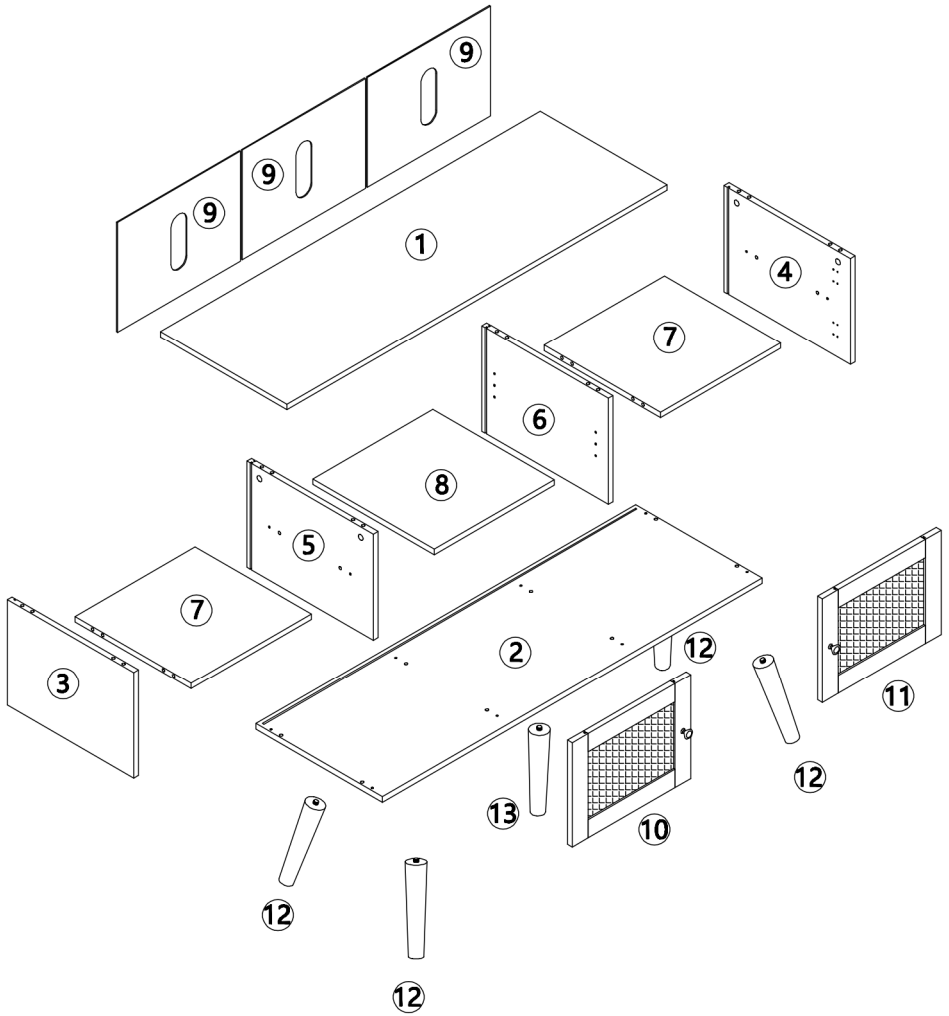

ASSEMBLY STEPS