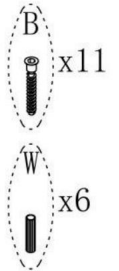

MONTERINGSTEG

1