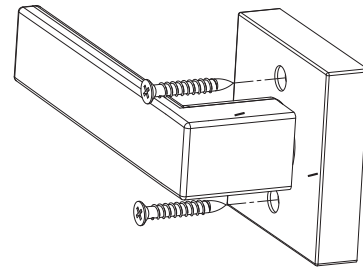

VEVOR[®]
TOUGH TOOLS, HALF PRICE

D921-DL-BLK

Insert the two screws and tighten the inner plate on the door firmly.

NEED HELP? CONTACT US!

Have product questions? Need technical support?
Please feel free to contact us:
Technical Support and E-Warranty Certificate
www.vevor.com/support