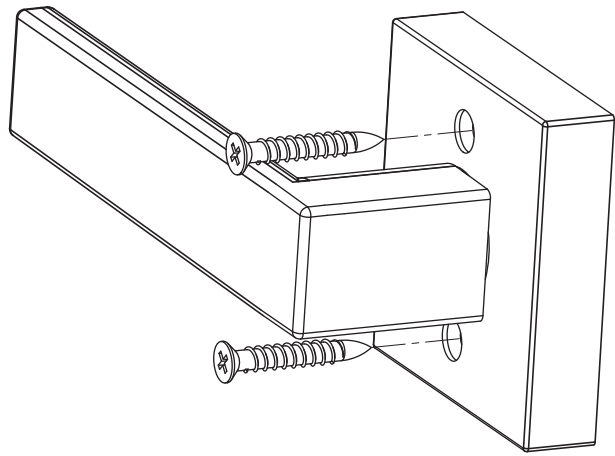

VEVOR[®]
TOUGH TOOLS, HALF PRICE

D921-DL-BLK

Insert the two screws and tighten the inner plate on the door firmly.

NEED HELP? CONTACT US!

Have product questions? Need technical support?
Please feel free to contact us:
Technical Support and E-Warranty Certificate
www.vevor.com/support