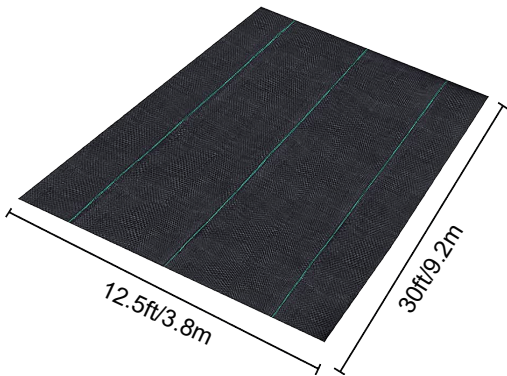

POLYPROPYLENE WOVEN FABRIC

MODEL:6*300FT90

SPECIFICATIONS

Unfolded Size

Package Folded Size
Product Width is Folded in Half and Rolled

Product Weight	32.4 lb	14.7 kg
Product Size	6*300 ft	1.8*91.4 m

Manufacturer:Shanghaimuxinmuyeyouxiangongsi
Address: Shuangchenglu 803nong11hao1602A-1609shi, baoshanqu, shanghai 200000 CN.
Imported to AUS: SIHAO PTY LTD. 1 ROKEVA STREETEASTWOOD NSW 2122 Australia
Imported to USA: Sanven Technology Ltd. Suite 250, 9166 Anaheim Place, Rancho Cucamonga, CA 91730

VEVOR[®]

TOUGH TOOLS, HALF PRICE

Technical Support and E-Warranty Certificate www.vevor.com/support

POLYPROPYLENE WOVEN FABRIC

MODEL:12.5*30FT90

SPECIFICATIONS

Unfolded Size

Product Weight	7 lb	3.2 kg
Product Size	12.5*30 ft	3.8*9.2 m