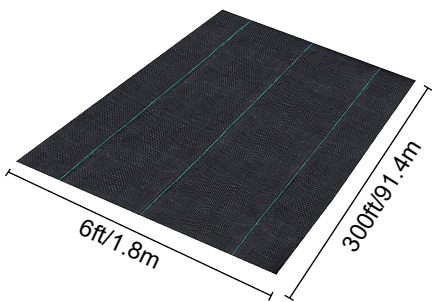

POLYPROPYLENE WOVEN FABRIC

MODEL:6*300FT90

SPECIFICATIONS

Unfolded Size

Package Folded Size
Product Width is Folded in Half and Rolled

Product Weight	32.4 lb	14.7 kg
Product Size	6*300 ft	1.8*91.4 m

Manufacturer:Shanghaimuxinmuyeyouxiangongsi
Address: Shuangchenglu 803nong11hao1602A-1609shi, baoshanqu, shanghai 200000 CN.
Imported to AUS: SIHAO PTY LTD. 1 ROKEVA STREETEASTWOOD NSW 2122 Australia
Imported to USA: Sanven Technology Ltd. Suite 250, 9166 Anaheim Place, Rancho Cucamonga, CA 91730

VEVOR[®]

TOUGH TOOLS, HALF PRICE

Technical Support and E-Warranty Certificate www.vevor.com/support

POLYPROPYLENE WOVEN FABRIC

MODEL:12.5*30FT90

SPECIFICATIONS

Unfolded Size

Product Weight	7 lb	3.2 kg
Product Size	12.5*30 ft	3.8*9.2 m

POLYPROPYLENE WOVEN FABRIC

MODEL:12.5*50FT90

SPECIFICATIONS

Unfolded Size

Product Weight	11.5 lb	5.2 kg
Product Size	12.5*50 ft	3.8*15.24 m

Manufacturer:Shanghaimuxinmuyeyouxiangongsi
 Address: Shuangchenglu 803nong11hao1602A-1609shi, baoshanqu, shanghai 200000 CN.
 Imported to AUS: SIHAO PTY LTD. 1 ROKEVA STREETEASTWOOD NSW 2122 Australia
 Imported to USA: Sanven Technology Ltd. Suite 250, 9166 Anaheim Place, Rancho Cucamonga, CA 91730