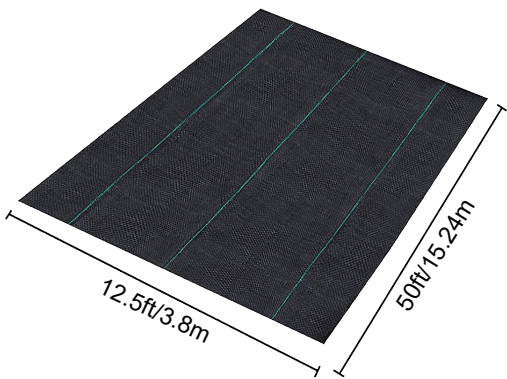

POLYPROPYLENE WOVEN FABRIC

MODEL:12.5*50FT90

SPECIFICATIONS

Unfolded Size

Product Weight	11.5 lb	5.2 kg
Product Size	12.5*50 ft	3.8*15.24 m

Manufacturer:Shanghaimuxinmuyeyouxiangongsi
 Address: Shuangchenglu 803nong11hao1602A-1609shi, baoshanqu, shanghai 200000 CN.
 Imported to AUS: SIHAO PTY LTD. 1 ROKEVA STREETEASTWOOD NSW 2122 Australia
 Imported to USA: Sanven Technology Ltd. Suite 250, 9166 Anaheim Place, Rancho Cucamonga, CA 91730