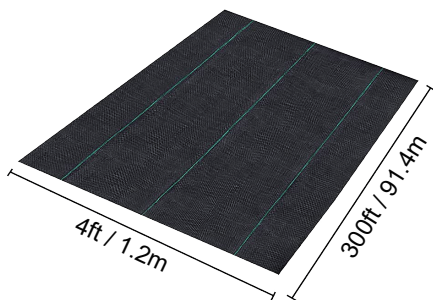

## POLYPROPYLENE WOVEN FABRIC

MODEL:4\*300FT90

## SPECIFICATIONS

Unfolded Size

Package Folded Size  
Product Width is Folded in Half and Rolled

Product Weight	22.7 lb	10.3 kg
Product Size	4*300 ft	1.2*91.4 m

Manufacturer:Shanghaimuxinmuyeyouxiangongsi  
Address: Shuangchenglu 803nong11hao1602A-1609shi, baoshanqu, shanghai 200000 CN.  
Imported to AUS: SIHAO PTY LTD. 1 ROKEVA STREETEASTWOOD NSW 2122 Australia  
Imported to USA: Sanven Technology Ltd. Suite 250, 9166 Anaheim Place, Rancho Cucamonga, CA 91730