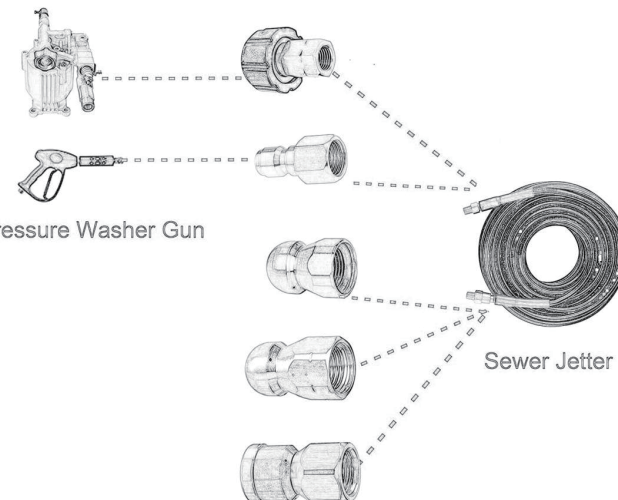

Fits Model: 1/4" PE Hose-100ft-7 set

Pressure Washer Pump