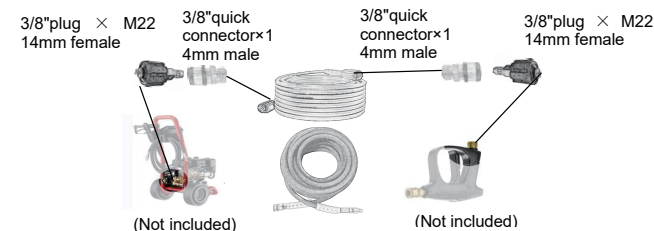

High-quality hoses can extend the service life and are safe to use. Universal Quick Connect Kit, 3/8" quick connector M22-14mm male and female, can be compatible with most brands of pressure washers.

CUSTOMER SUPPORT

Model	1/4" PVC HOSE-25FT-4 SET	1/4" PVC HOSE-50FT-6 SET	1/4" PVC HOSE-100F T-8 SET	3/8" WIRE HOSE-100F T-3 SET	1/4" PE HOSE-100F T-7 SET
Length	25ft	50ft	100ft	100ft	100ft
Hose Dia.	1/4"	1/4"	1/4"	3/8"	1/4"
Working Pressure	3600psi	3600psi	4200psi	4800psi	4200psi
Burst Pressure	7900psi	7900psi	7900psi	10440psi	7900psi
Temperature	32-140°F	32-140°F	32-140°F	68-212°F	32-140°F
Adapter Set	3/8" Quick Connector	3/8" Quick Connector	3/8" Quick Connector	3/8" Quick Connector	1/4" Female NPT
Sense	Cold Water	Cold Water	Cold Water	Cold Water	Cold Water
Color	Black	Black	Black	Black	Black

HOW TO USE

- Fits Model: 1/4" PVC Hose-25ft-4 set, 1/4" PVC Hose-50ft-6 set, 1/4" PVC Hose-100ft-8 set, 3/8" Wire Hose-100ft-3 set
- Hose 3/8" female socket connect to adapter 3/8" quick connector-14mm male and then connect to adapter 3/8" plug-M22 14mm female join to the pump.
 - Hose 3/8" female socket connect to adapter 3/8" quick connector-14mm male and then connect to adapter 3/8" plug-M22 14mm female join to the trigger gun.
 - Keep the Hose from being over-wound.
 - Start the power washer or pull the trigger to make it work.
 - After cleaning work is done, please turn off the pressure washer and roll the hose back.
 - If a hose isn't long enough, you can use extension connector to connect.
 - Wire hose does not contain 3/8" quick connector-14mm male and 3/8" quick connector-14mm male, using the same method