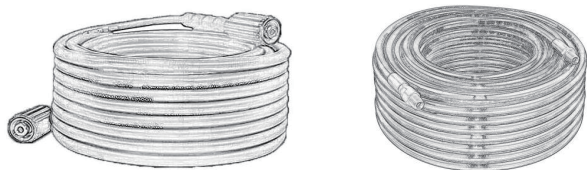

VEVOR®

TOUGH TOOLS, HALF PRICE

PRESSURE WASHER HOSE

MODEL: 1/4" PVC HOSE-25FT-4 SET 1/4" PVC HOSE-50FT-6 SET
1/4" PVC HOSE-100FT-8 SET 3/8" WIRE HOSE-100FT-3 SET 1/4" PE
HOSE-100FT-7 SET

NEED HELP? CONTACT US!

DESCRIPTION · FEATURE

Our Pressure washer hose with an excellent smaller bending radius and extra swivel function will not coil up and never kink, making your washing job more flexible and efficient.

FEATURE

High-quality hoses can extend the service life and are safe to use. Universal Quick Connect Kit, 3/8" quick connector M22-14mm male and female, can be compatible with most brands of pressure washers.

CUSTOMER SUPPORT