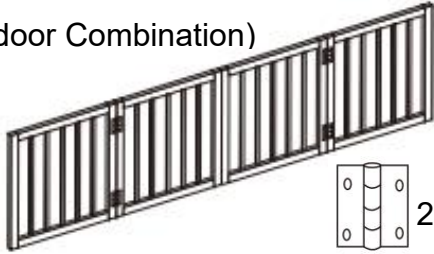

COMPONENTS

1PC(4-door Combination)

2PCS(Foot)

2PCS (Hinge,add 2 more)

14 PCS (Anti-slip Sticker)