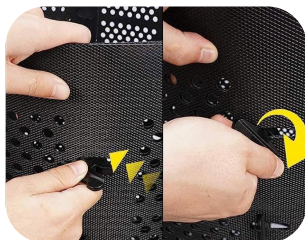

Warning - Please keep plastic and small spare parts out of children's reach. The thin film may cling to nose and mouth and prevent breathing.

PART LIST:

Item No	Parts	Qty
A		1
B		4
C	 Reserve part 2pcs	10
D		2

ASSEMBLE:

STEP1

A*1 Expand compost to the desired diameter.

STEP2

C*8 Insert the key through the overlapping slot, then turn to lock it.

STEP3

B*4 Insert the support rod through the first and last oval slots.