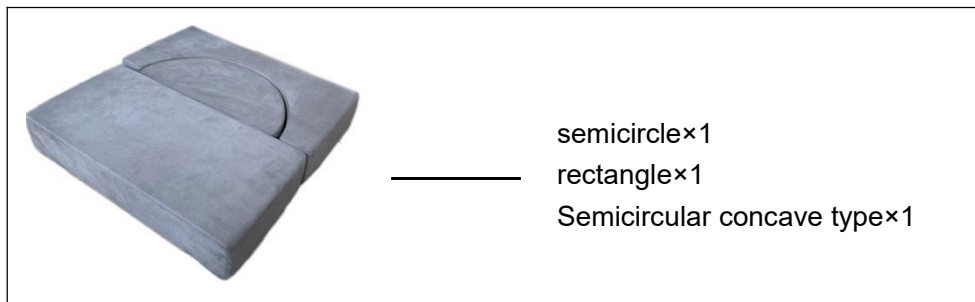

TECHNICAL SPECIFICATIONS

Model	ETW001-11
Main Material	Sponge
Product Dimensions(LxWxH)	1350*670*470 mm
Packing Size(LxWxH)	735*365*375 mm
Net Weight (kg)	8.7
Gross Weight (kg)	10.25

PACKAGE CONTENTS

———— circular×2