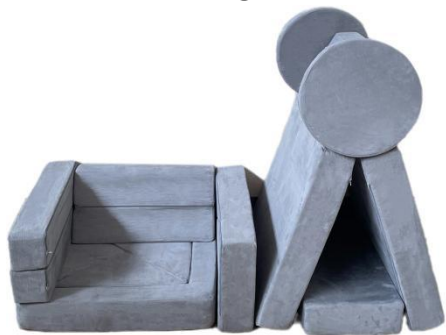

⑫

13

14

15

16

17

18

19

20

Care, Storage & Cleaning

1. Once your kid's adventure is over, the Lunix Modular Couch for Kids can serve as a regular couch or it can be easily stacked when not in use. Each piece has a zippered cover that is easily removable and washable.
2. Do not place the pillows into any type of liquid
3. Keep away from all solvents and harsh detergents.
4. The bamboo cover is machine washable with cold water.
5. Be careful while removing the cover from the pillow: we recommend curving the foam (to make it smaller) while removing the cover to avoid ripping it up