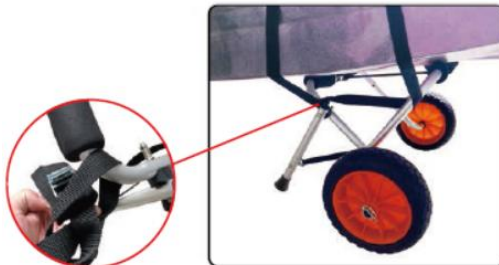

×1

INSTALLATION INSTRUCTION

Step1 Open the frame and deploy the kickstand.

Step2 Install wheel to axle, then insert quick-release pin through the axle to lock.

Step3 Put the kayak on the kayak trailer. Use the bandage to bypass the aluminum tube, and go through the loop, then tighten it.

Step 4 Press and hold the buckle, use the other side of the strap to go through the gap, then tighten it and loosen the buckle.

Step5 Lift one end of the kayak, and you can go away.

TROUBLESHOOTING, MAINTENANCE, AND REPAIR