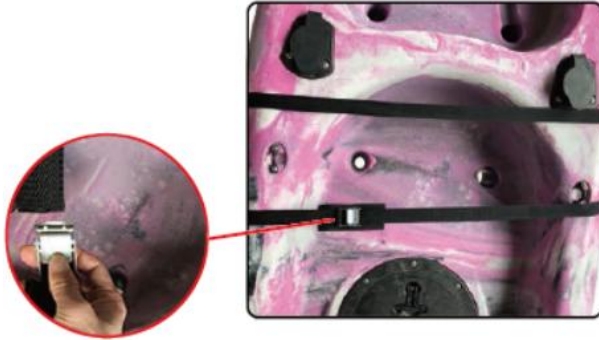

×1

INSTALLATION INSTRUCTION

Step1 Open the frame and deploy the kickstand.

Step2 Install wheel to axle, then insert quick-release pin through the axle to lock.

Step3 Put the kayak on the kayak trailer. Use the bandage to bypass the aluminum tube, and go through the loop, then tighten it.

Step 4 Press and hold the buckle, use the other side of the strap to go through the gap, then tighten it and loosen the buckle.

Step5 Lift one end of the kayak, and you can go away.

TROUBLESHOOTING, MAINTENANCE, AND REPAIR