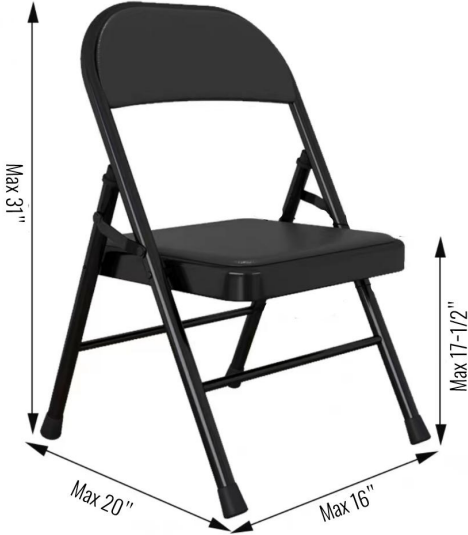

Apply To WXY-SS-02