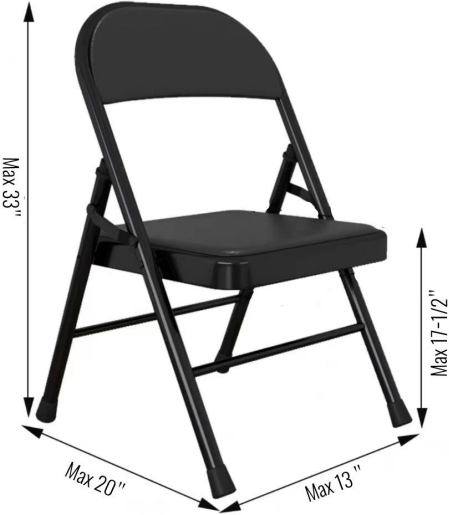

# PRODUCT PARAMETERS

<b>Product Name:</b>	Wedding Chair Cover	
<b>Product Material:</b>	Polyesterfiber95%Spandex5%	
<b>Product Color:</b>	White	
<b>Model:</b>	WXY-SS-01	WXY-SS-02
<b>Fits for the chair size:</b>	13"x20"x33" (Max)	16"x20"x31" (Max)
<b>Product Quantity:</b>	12pcs/box	30pcs/box