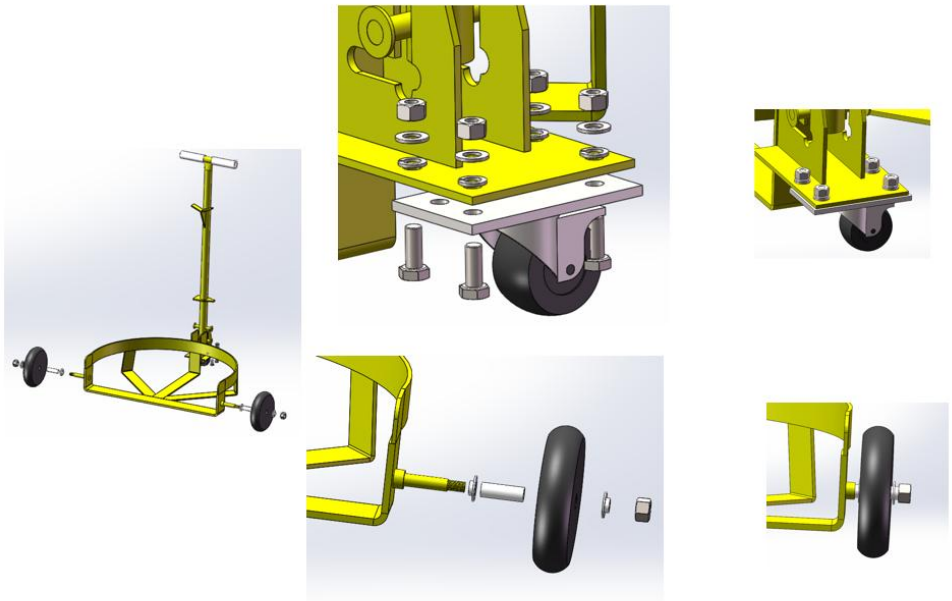

Assembly Precautions

Assemble only according to these instructions. Improper assembly can create hazards.

2. Wear ANSI-approved safety goggles and heavy-duty work gloves during assembly.
3. Keep assembly area clean and well lit.
4. Keep bystanders out of the area during assembly.
5. Do not assemble when tired or when under the influence of alcohol, drugs or medication.
6. Assemble on a flat, level, hard and smooth surface capable of safely supporting a fully loaded drum dolly.

SAVE THESE INSTRUCTIONS

MODEL AND PARAMETERS

Model	1000LB55-4
Rated Capacity (Gallon)	55
Maximum Load(Flat Ground)	1200LBS
Number of Universal Wheel	1PCS
Number of Directed Wheel	2PCS

ASSEMBLY AND USE

TROUBLESHOOTING INSTRUCTION