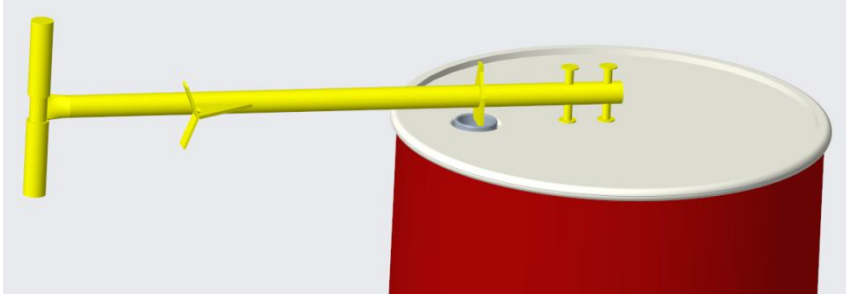

Assembly Precautions

Assemble only according to these instructions. Improper assembly can create hazards.

2. Wear ANSI-approved safety goggles and heavy-duty work gloves during assembly.
3. Keep assembly area clean and well lit.
4. Keep bystanders out of the area during assembly.
5. Do not assemble when tired or when under the influence of alcohol, drugs or medication.
6. Assemble on a flat, level, hard and smooth surface capable of safely supporting a fully loaded drum dolly.

SAVE THESE INSTRUCTIONS

MODEL AND PARAMETERS

Model	1000LB55-4
Rated Capacity (Gallon)	55
Maximum Load(Flat Ground)	1200LBS
Number of Universal Wheel	1PCS
Number of Directed Wheel	2PCS

ASSEMBLY AND USE

TROUBLESHOOTING INSTRUCTION