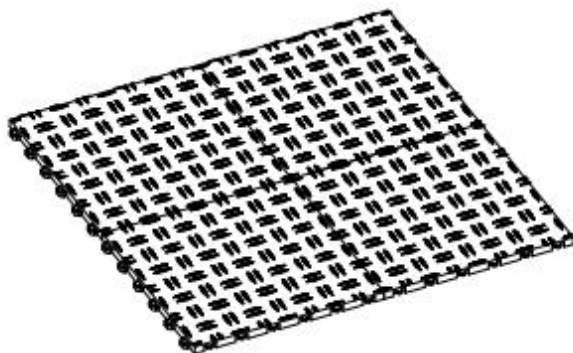

into their mouth.

5. Please do not put the product into the washing machine, it is recommended to wash by hand.
6. Please do not contact this product with corrosive chemicals and sharp knives.
7. Children and minors are not allowed to use this product to avoid causing personal injury
8. The safety precautions and instructions given in this manual are unable to cover in detail all the conditions and situations that may arise.
9. The operator and/or user must use common sense and caution when operating the product especially for any matters that are not referred in the above.

SAVE THESE INSTRUCTIONS

OPERATION

Installation instructions