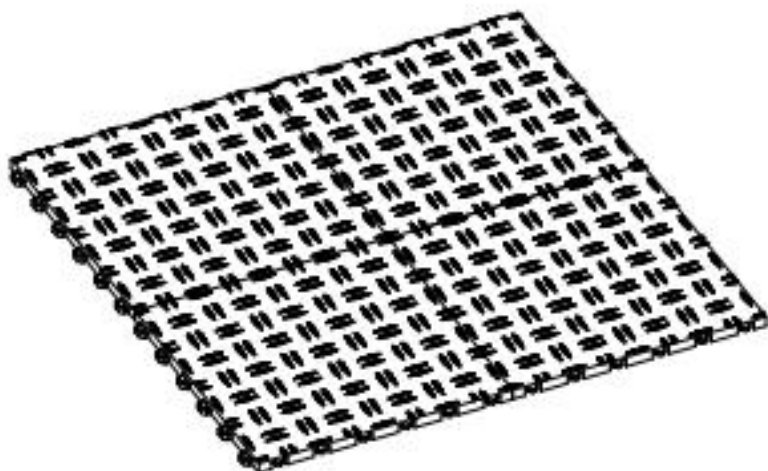

VEVOR®

TOUGH TOOLS, HALF PRICE

Garage Flooring

MODEL:JQ-3050BK/JQ-3025BK/JQ-3050SMH/JQ-3025SMH/JQ-3050S
L/JQ-3050RD/JQ-3025RD/JQ-3050BU/JQ-3025BU

NEED HELP? CONTACT US!

Have product questions? Need technical support? Please feel free to contact us:

Technical Support and E-Warranty Certificate
www.vevor.com/support

This is the original instruction, please read all manual instructions carefully before operating. VEVOR reserves a clear interpretation of our user manual. The appearance of the product shall be subject to the product you received. Please forgive us that we won't inform you again if there are any technology or software updates on our product.