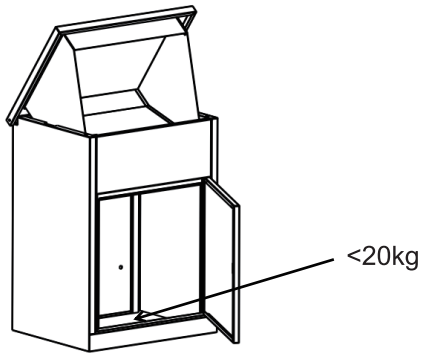

Thanks for purchasing one of our products. Please read the assembly instructions carefully before the installation.

PRODUCT PARAMETER

Model	BGXDXGKB228INL81B
Material	Cold rolled plate DC01
Product Size	440*350*583 mm
G.W.	11.25 Kg ±3%
N.W.	13.0 Kg ±3%

PARTS LIST

×1

×4

ASSEMBLY STEPS:

1. Drill 4 m8 expansion screw holes with a pneumatic drill.

2.The four holes on the back of the box are fixed to the ground with m8 nuts.

General Care

Make sure the load of the Parcel Mailbox does not exceed 20kg.