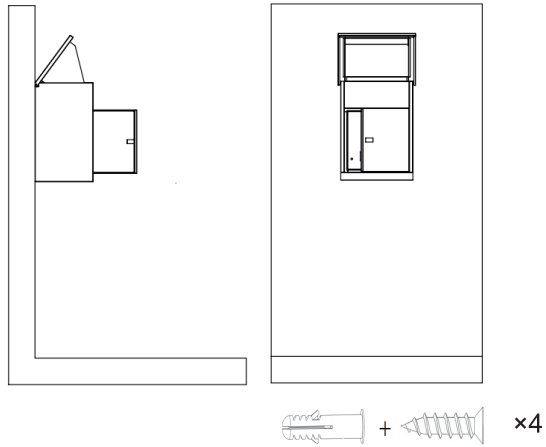

Thanks for purchasing one of our products. Please read the assembly instructions carefully before the installation.

PRODUCT PARAMETER

Model	BGXDXGKB228INL81B
Material	Cold rolled plate DC01
Product Size	440*350*583 mm
G.W.	11.25 Kg ±3%
N.W.	13.0 Kg ±3%

PARTS LIST

×1

×4

ASSEMBLY STEPS:

1. Drill 4 m8 expansion screw holes with a pneumatic drill.

2.The four holes on the back of the box are fixed to the ground with m8 nuts.

General Care

Make sure the load of the Parcel Mailbox does not exceed 20kg.