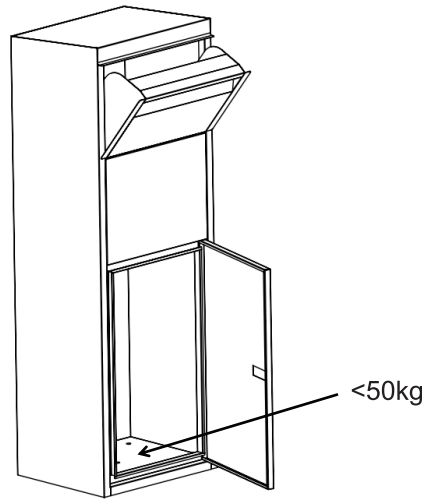

General Care

Make sure the load of the Parcel Mailbox does not exceed 50kg.

Cleaning

-For cleaning, wipe the surface with a damp (not wet) cloth or wipe dry with a clean lint free cotton cloth.

-Window cleaning liquid or a similar cleaning liquid can be used to clean the surface.

VEVOR®
TOUGH TOOLS, HALF PRICE

Technical Support and E-Warranty Certificate
www.vevor.com/support

Parcel Mailbox Instruction Manual

We continue to be committed to provide you tools with competitive price. "Save Half", "Half Price" or any other similar expressions used by us only represents an estimate of savings you might benefit from buying certain tools with us compared to the major top brands and does not necessarily mean to cover all categories of tools offered by us.

You are kindly reminded to verify carefully when you are placing an order with us if you are actually saving half in comparison with the top major brands.

VEVOR®
TOUGH TOOLS, HALF PRICE

Technical Support and E-Warranty Certificate
www.vevor.com/support