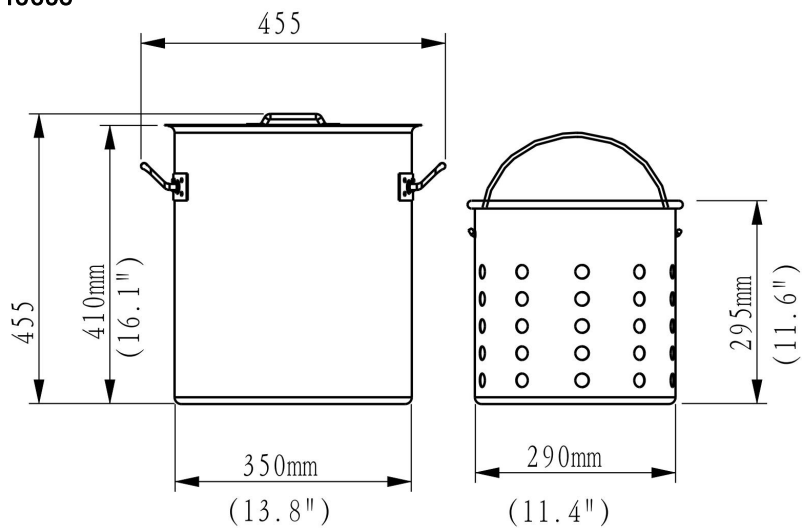

Product Information

SP354003S