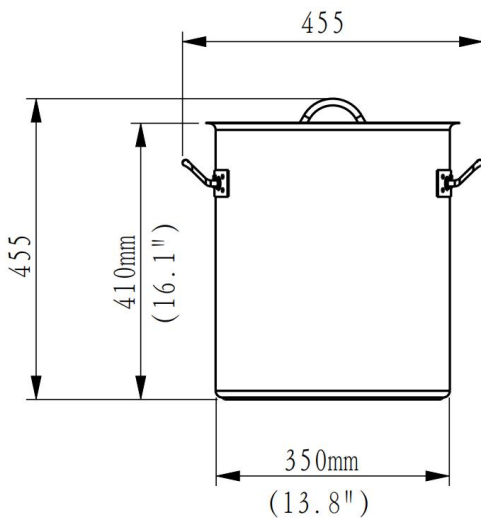

Product Information

SP354003S

SP354003D