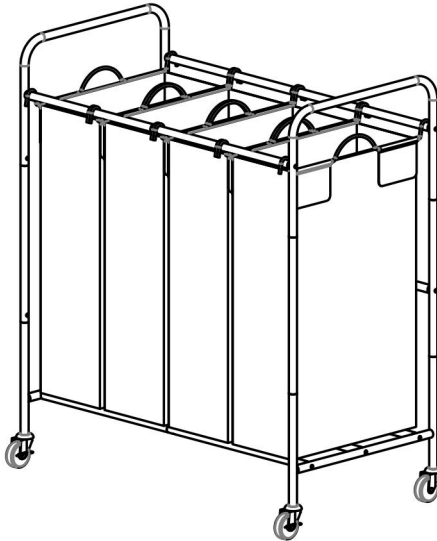

VEVOR®

TOUGH TOOLS, HALF PRICE

LAUNDRY SORTER CART

MODEL:BL-7665

NEED HELP? CONTACT US!

Have product questions? Need technical support? Please feel free to contact us:

CustomerService@vevor.com

This is the original instruction, please read all manual instructions carefully before operating. VEVOR reserves a clear interpretation of our user manual. The appearance of the product shall be subject to the product you received. Please forgive us that we won't inform you again if there are any technology or software updates on our product.