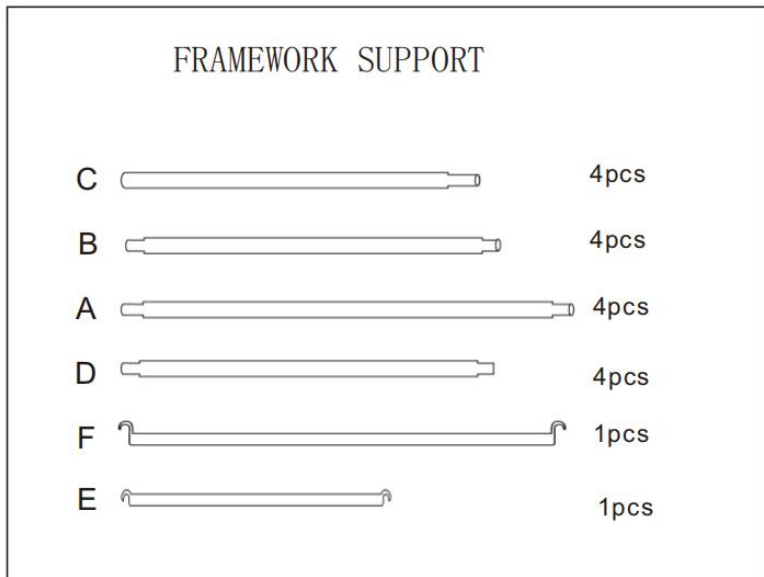

· GROW TENT ASSEMBLY INSTRUCTION

1. FOR TENT SIZE: 48×24×72in

2. COMPONENTS