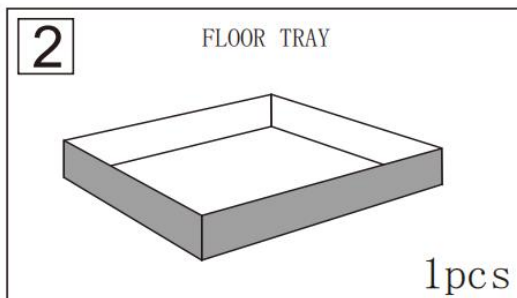

· GROW TENT ASSEMBLY INSTRUCTION

1. FOR TENT SIZE: 48×24×72in

2. COMPONENTS