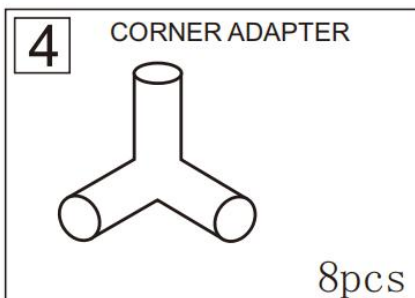

· GROW TENT ASSEMBLY INSTRUCTION

1. FOR TENT SIZE: 48×24×72in

2. COMPONENTS