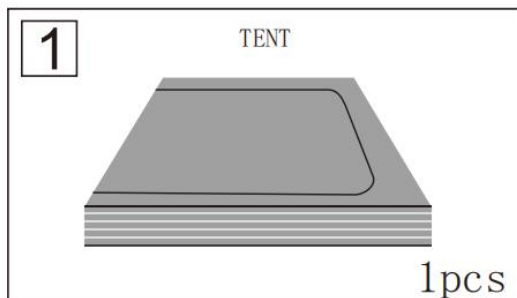

· GROW TENT ASSEMBLY INSTRUCTION

1. FOR TENT SIZE: 48×24×72in

2. COMPONENTS