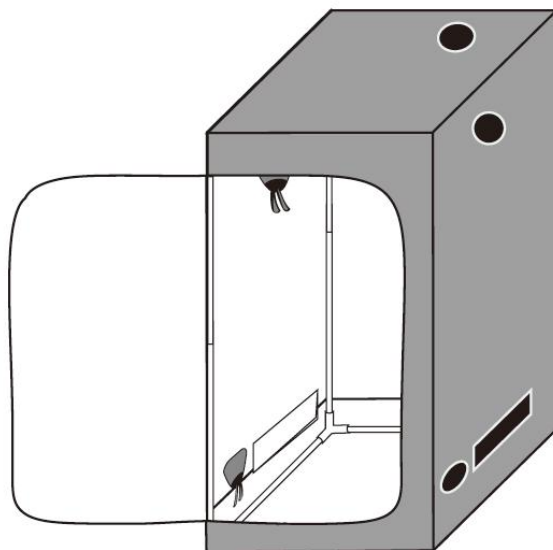

VEVOR[®]

TOUGH TOOLS, HALF PRICE

Support and E-Warranty Certificate

<https://www.vevor.com/support>

GROW TENT USER MANUAL

We continue to be committed to offering tools at competitive prices. "Save Half", "Half Price", or any other similar expressions used by us only represent an estimate of savings you might benefit from buying certain tools with us compared to the major top brands and do not necessarily mean to cover all categories of tools offered by us. You are kindly reminded to verify carefully when placing an order with us if you are saving half in comparison with the top major brands.

VEVOR[®]

GROW TENT

MODEL:GEE120S-180/2000D

NEED HELP? CONTACT US!

Have product questions? Need technical support? Please feel free to contact us:

✉ CustomerService@vevor.com

This is the original instruction, please read all manual instructions carefully before operating. VEVOR reserves a clear interpretation of our user manual. The appearance of the product shall be subject to the product you received. Please forgive us that we won't inform you again if there are any technology or software updates on our product.

• SPECIFICATIONS

Model	GEE120S-180/2000D
Product Size	48*24*72in
Load Capacity	150LB
Net Weight	11.2Kg
Gross Weight	13Kg
Color	Black/Gray Edge

· GROW TENT ASSEMBLY INSTRUCTION

1. FOR TENT SIZE: 48×24×72in