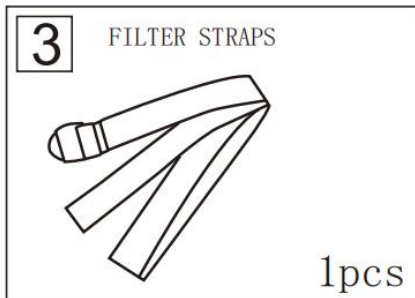

· GROW TENT ASSEMBLY INSTRUCTION

1. FOR TENT SIZE: 48×24×72in

2. COMPONENTS