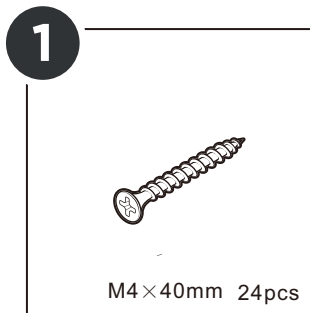

SPECIFICATIONS

Model	HL12076
Product Size	120x58.5x76.2cm
Load Capacity	100Kg
Net Weight	13Kg
Gross Weight	14.4Kg
Color	Natural

ACCESSORY

HARDWARE

PARTS

PARTS

PRODUCT ASSEMBLY

PRODUCT ASSEMBLY

2

3

There will be a slight gap between the two D parts, this is normal and will reduce warping from moisture.

PRODUCT ASSEMBLY

4

5

PRODUCT ASSEMBLY

6