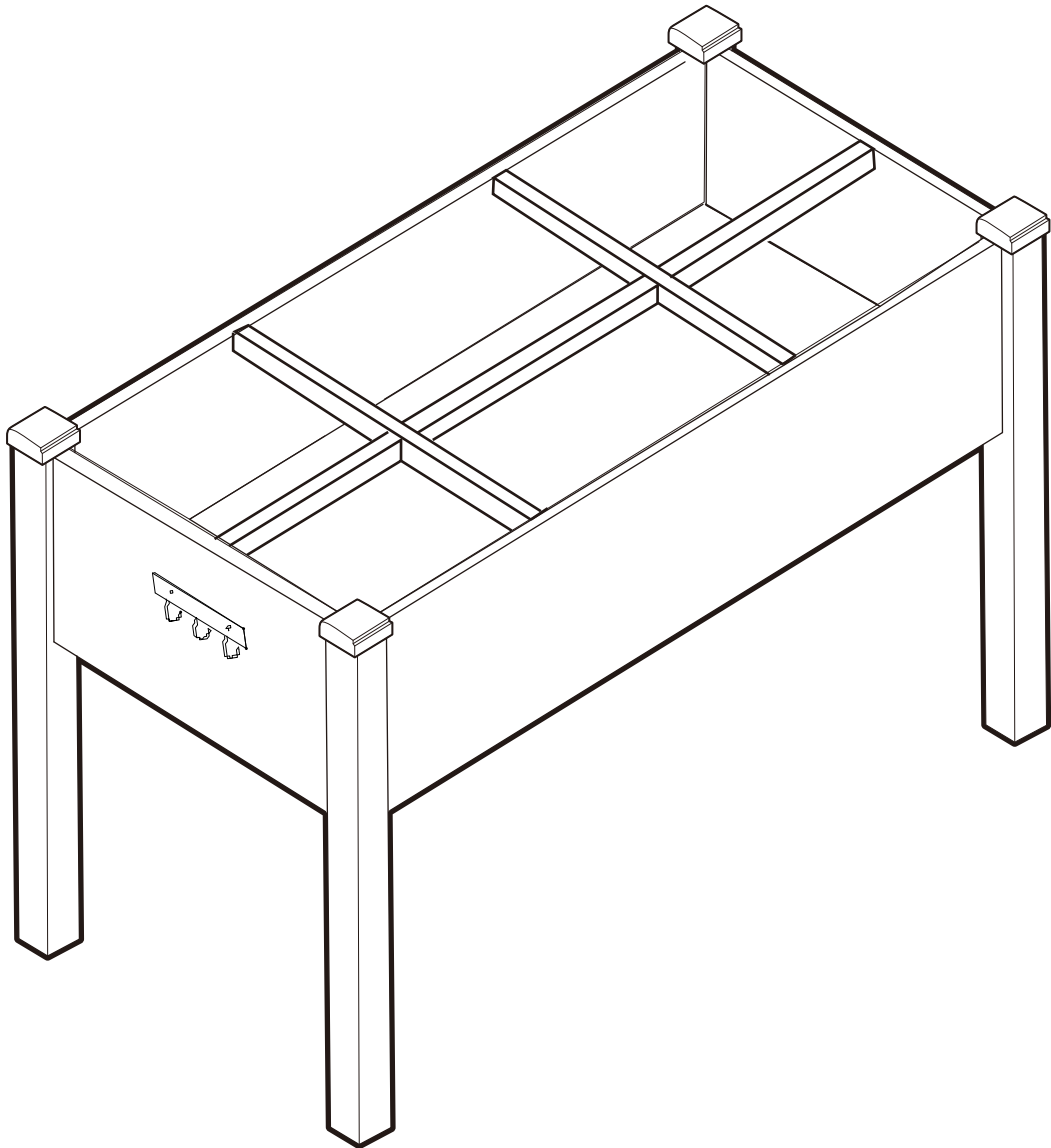

VEVOR®

WOODEN PLANTER

HL12076

NEED HELP? CONTACT US!

Have product questions? Need technical support? Please feel free to contact us:

✉ CustomerService@vevor.com

This is the original instruction, Please read all manual instructions carefully before operating. VEVOR reserves clear interpretation of our user manual. The appearance of the product shall be subject to the product you received. Please forgive us that we won't inform you again if there is any technology or software updates on our product.