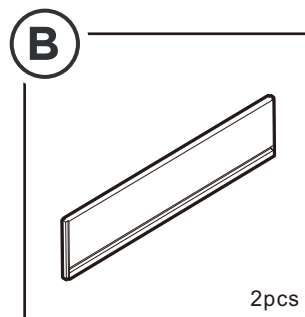

SPECIFICATIONS

Model	HL12076
Product Size	120x58.5x76.2cm
Load Capacity	100Kg
Net Weight	13Kg
Gross Weight	14.4Kg
Color	Natural

ACCESSORY

HARDWARE

PARTS

PARTS

PRODUCT ASSEMBLY

PRODUCT ASSEMBLY

2

3

There will be a slight gap between the two D parts, this is normal and will reduce warping from moisture.

PRODUCT ASSEMBLY

4

5

PRODUCT ASSEMBLY

6