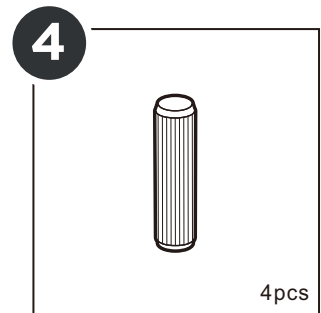

SPECIFICATIONS

Model	HL12076
Product Size	120x58.5x76.2cm
Load Capacity	100Kg
Net Weight	13Kg
Gross Weight	14.4Kg
Color	Natural

ACCESSORY

HARDWARE

PARTS

PARTS

PRODUCT ASSEMBLY

PRODUCT ASSEMBLY

2

3

There will be a slight gap between the two D parts, this is normal and will reduce warping from moisture.

PRODUCT ASSEMBLY

4

5

PRODUCT ASSEMBLY

6