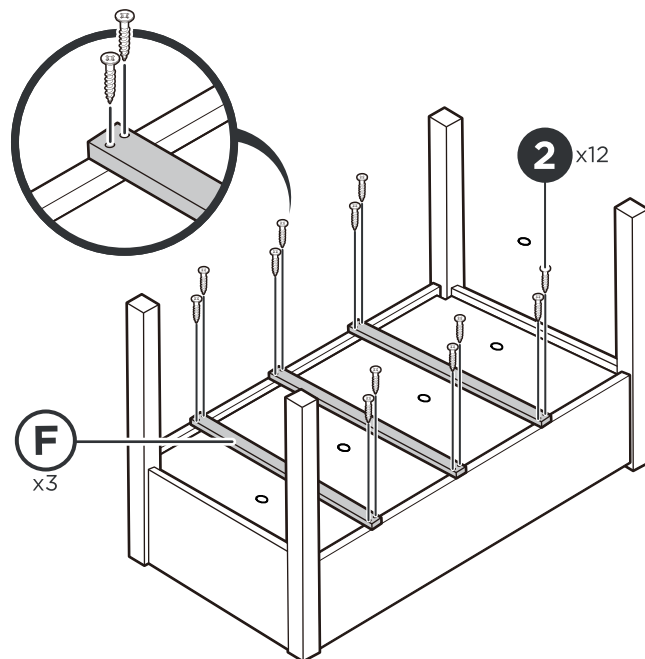

SPECIFICATIONS

Model	HL12076
Product Size	120x58.5x76.2cm
Load Capacity	100Kg
Net Weight	13Kg
Gross Weight	14.4Kg
Color	Natural

ACCESSORY

HARDWARE

PARTS

PARTS

PRODUCT ASSEMBLY

PRODUCT ASSEMBLY

2

3

There will be a slight gap between the two D parts, this is normal and will reduce warping from moisture.

PRODUCT ASSEMBLY

4

5

PRODUCT ASSEMBLY

6

▲ Notice: You can install the L part where you want on the planter.

7

Manufacture: Zhejiang Anji Huilian Wooden Products Co.,Ltd
Address: Zhejiang Anji Huilian Wooden Products Co.,Ltd

UK Importer: FREE MOOD LTD
Address: 2 Holywell Lane, London, England, EC2A 3ET
EC Importer: WAITCHX
Address: 250 bis boulevard Saint-Germain 75007 Paris