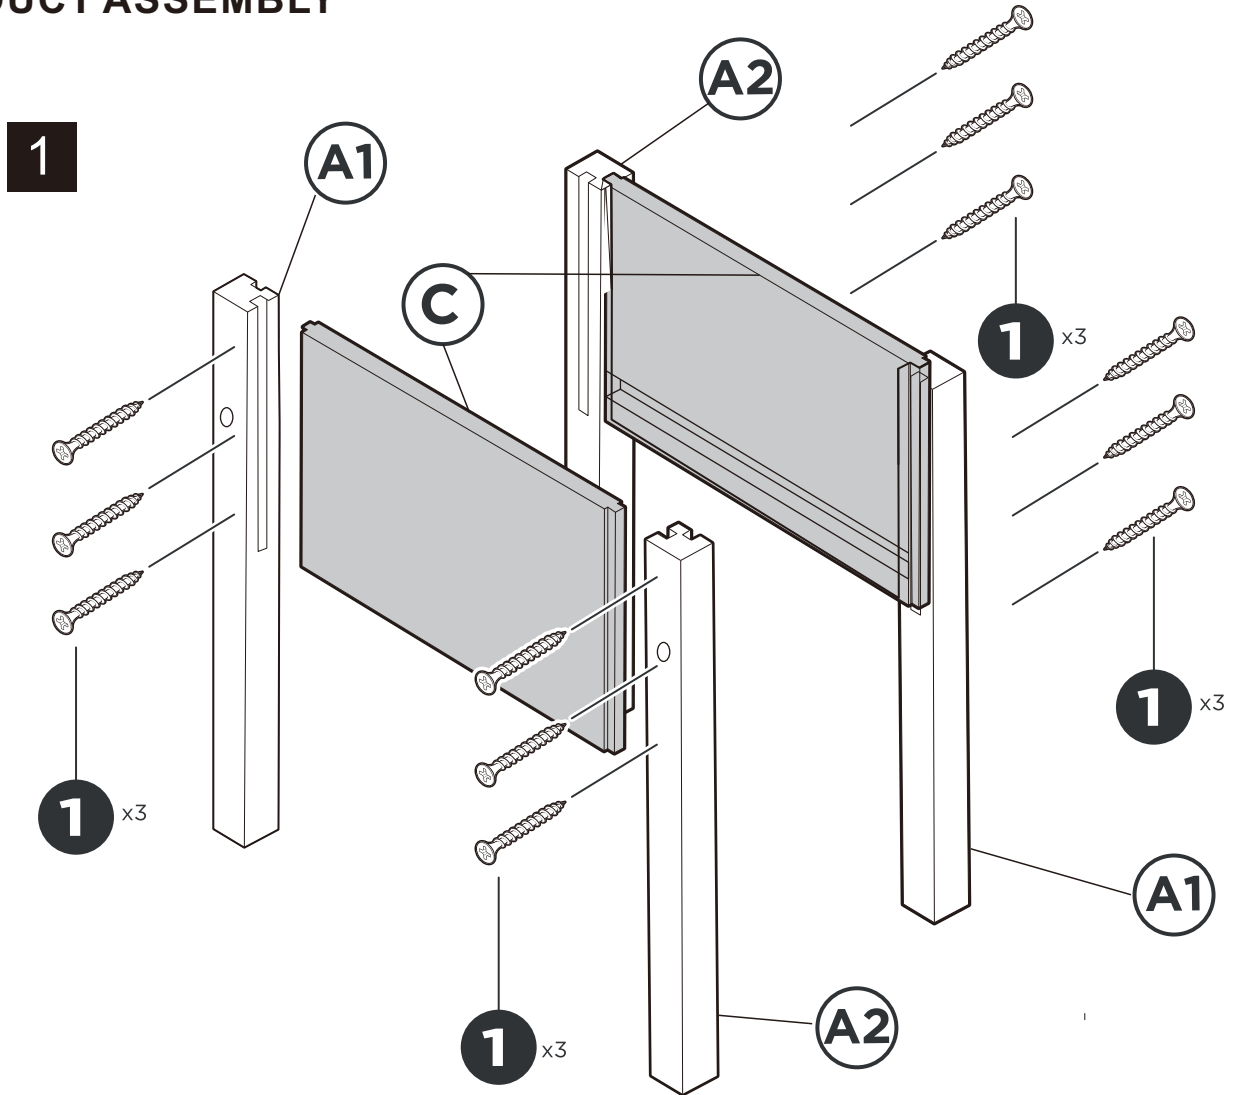

SPECIFICATIONS

Model	HL12076
Product Size	120x58.5x76.2cm
Load Capacity	100Kg
Net Weight	13Kg
Gross Weight	14.4Kg
Color	Natural

ACCESSORY

HARDWARE

PARTS

PARTS

PRODUCT ASSEMBLY

PRODUCT ASSEMBLY

2

3

There will be a slight gap between the two D parts, this is normal and will reduce warping from moisture.

PRODUCT ASSEMBLY

4

5

PRODUCT ASSEMBLY

6