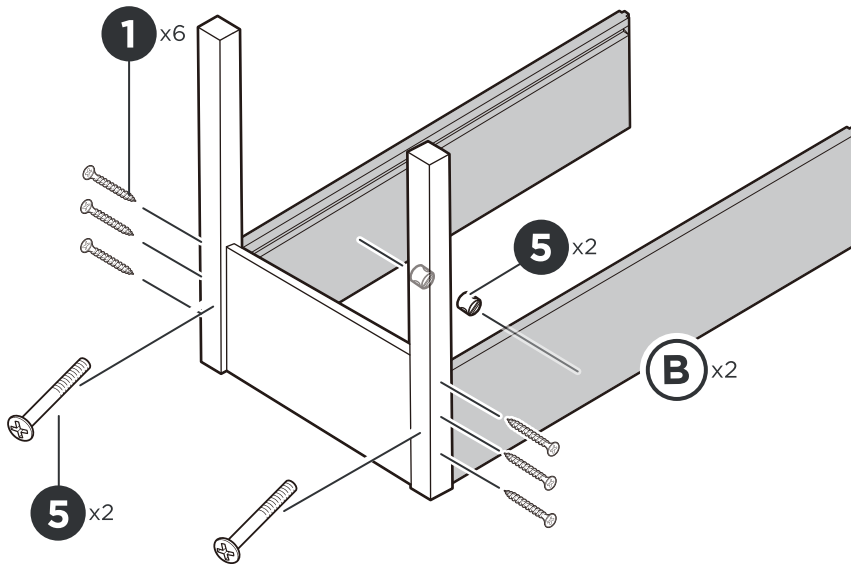

SPECIFICATIONS

Model	HL12076
Product Size	120x58.5x76.2cm
Load Capacity	100Kg
Net Weight	13Kg
Gross Weight	14.4Kg
Color	Natural

ACCESSORY

HARDWARE

PARTS

PARTS

PRODUCT ASSEMBLY

PRODUCT ASSEMBLY

2

3

There will be a slight gap between the two D parts, this is normal and will reduce warping from moisture.

PRODUCT ASSEMBLY

4

5

PRODUCT ASSEMBLY

6