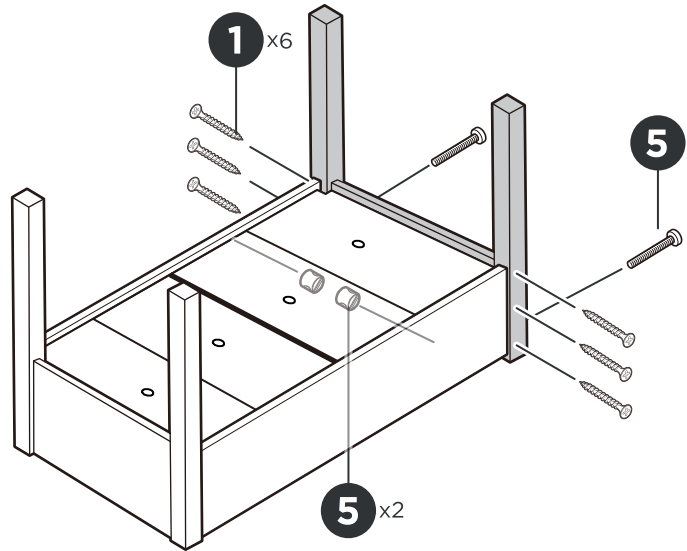

SPECIFICATIONS

Model	HL12076
Product Size	120x58.5x76.2cm
Load Capacity	100Kg
Net Weight	13Kg
Gross Weight	14.4Kg
Color	Natural

ACCESSORY

HARDWARE

PARTS

PARTS

PRODUCT ASSEMBLY

PRODUCT ASSEMBLY

2

3

There will be a slight gap between the two D parts, this is normal and will reduce warping from moisture.

PRODUCT ASSEMBLY

4

5

PRODUCT ASSEMBLY

6

▲ Notice: You can install the L part where you want on the planter.

7

Manufacture: Zhejiang Anji Huilian Wooden Products Co.,Ltd
Address: Zhejiang Anji Huilian Wooden Products Co.,Ltd

UK Importer: FREE MOOD LTD
Address: 2 Holywell Lane, London, England, EC2A 3ET
EC Importer: WAITCHX
Address: 250 bis boulevard Saint-Germain 75007 Paris