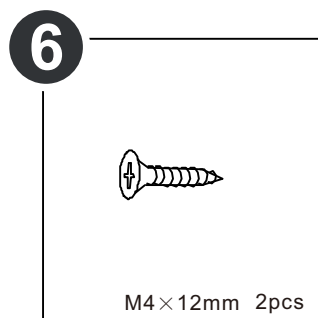

SPECIFICATIONS

Model	HL12076
Product Size	120x58.5x76.2cm
Load Capacity	100Kg
Net Weight	13Kg
Gross Weight	14.4Kg
Color	Natural

ACCESSORY

HARDWARE

PARTS

PARTS

PRODUCT ASSEMBLY

PRODUCT ASSEMBLY

2

3

There will be a slight gap between the two D parts, this is normal and will reduce warping from moisture.

PRODUCT ASSEMBLY

4

5

PRODUCT ASSEMBLY

6