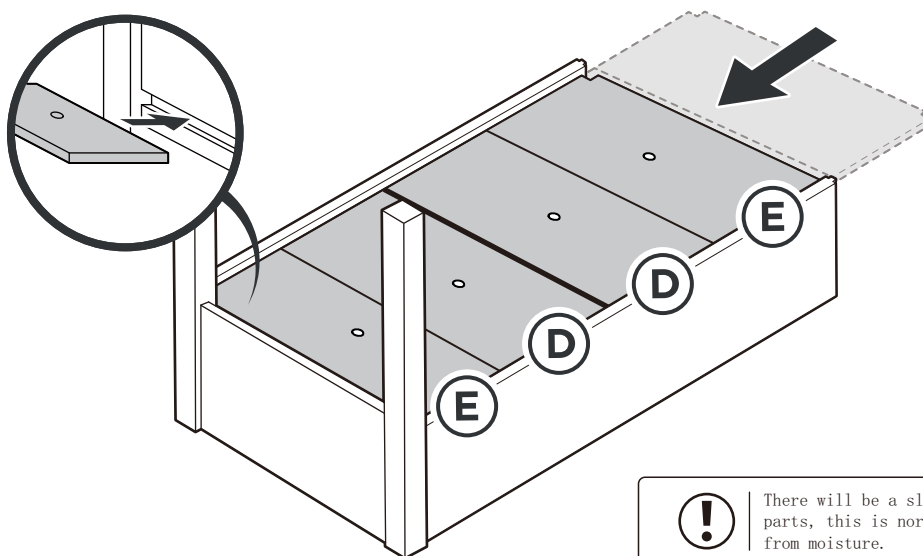

SPECIFICATIONS

Model	HL12076
Product Size	120x58.5x76.2cm
Load Capacity	100Kg
Net Weight	13Kg
Gross Weight	14.4Kg
Color	Natural

ACCESSORY

HARDWARE

PARTS

PARTS

PRODUCT ASSEMBLY

PRODUCT ASSEMBLY

2

3

There will be a slight gap between the two D parts, this is normal and will reduce warping from moisture.

PRODUCT ASSEMBLY

4

5

PRODUCT ASSEMBLY

6