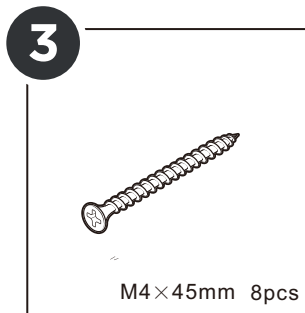

SPECIFICATIONS

Model	HL12076
Product Size	120x58.5x76.2cm
Load Capacity	100Kg
Net Weight	13Kg
Gross Weight	14.4Kg
Color	Natural

ACCESSORY

HARDWARE

PARTS

PARTS

PRODUCT ASSEMBLY

PRODUCT ASSEMBLY

2

3

There will be a slight gap between the two D parts, this is normal and will reduce warping from moisture.

PRODUCT ASSEMBLY

4

5

PRODUCT ASSEMBLY

6