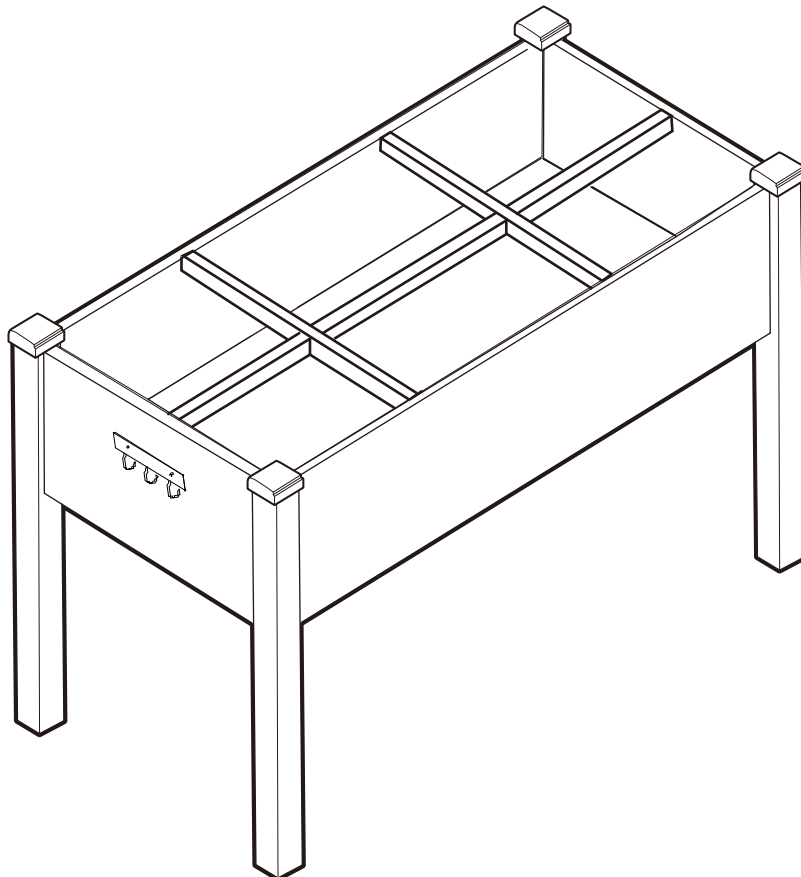

PRODUCT ASSEMBLY

6

▲ Notice: You can install the L part where you want on the planter.

7