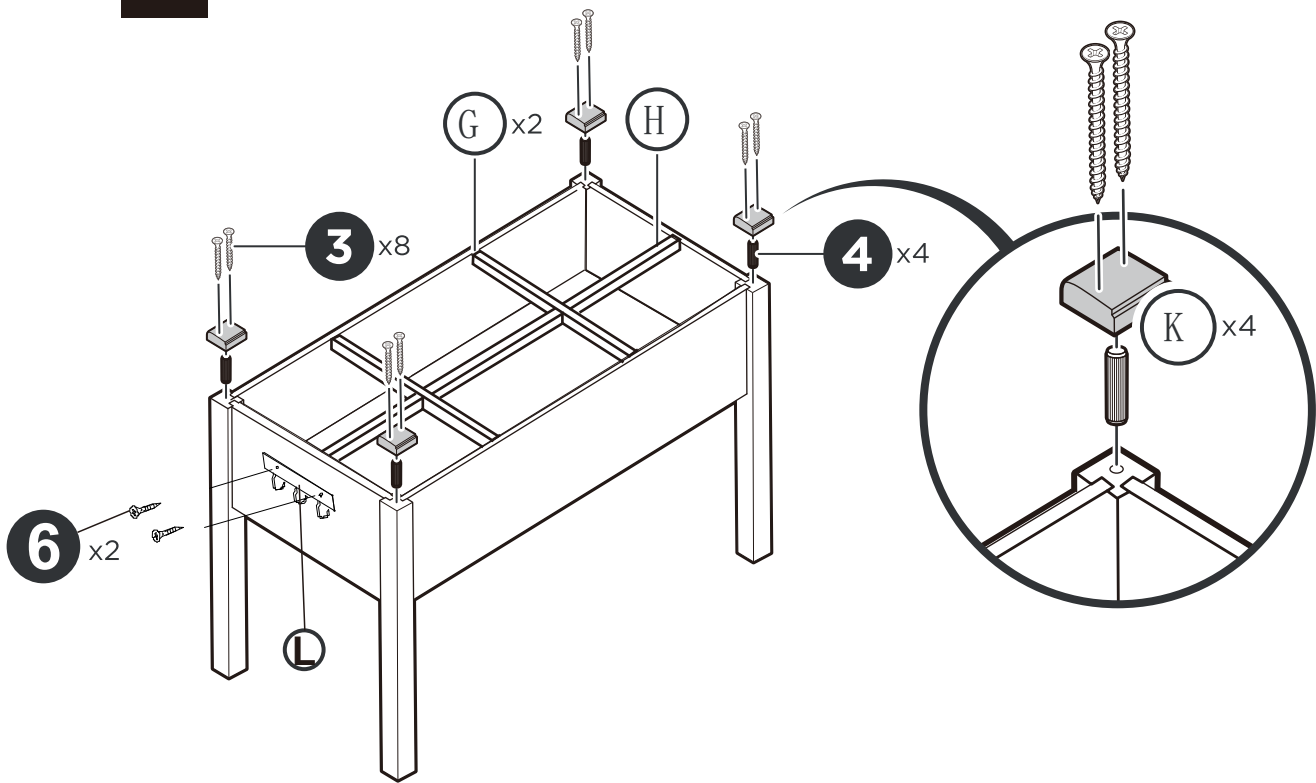

2

3

There will be a slight gap between the two D parts, this is normal and will reduce warping from moisture.

PRODUCT ASSEMBLY

4

5

PRODUCT ASSEMBLY

6

▲ Notice: You can install the L part where you want on the planter.

7

Manufacture: Zhejiang Anji Huilian Wooden Products Co.,Ltd
Address: Zhejiang Anji Huilian Wooden Products Co.,Ltd

UK Importer: FREE MOOD LTD
Address: 2 Holywell Lane, London, England, EC2A 3ET
EC Importer: WAITCHX
Address: 250 bis boulevard Saint-Germain 75007 Paris