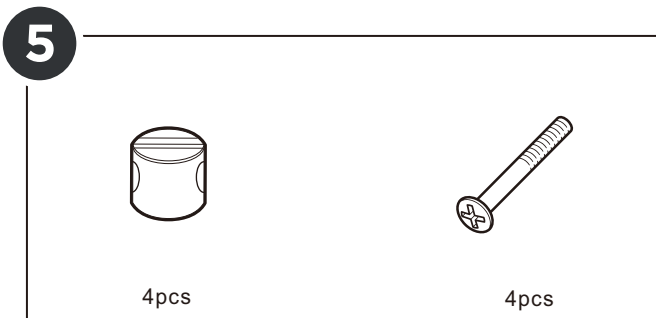

SPECIFICATIONS

Model	HL12076
Product Size	120x58.5x76.2cm
Load Capacity	100Kg
Net Weight	13Kg
Gross Weight	14.4Kg
Color	Natural

ACCESSORY

HARDWARE

PARTS

PARTS

PRODUCT ASSEMBLY

PRODUCT ASSEMBLY

2

3

There will be a slight gap between the two D parts, this is normal and will reduce warping from moisture.

PRODUCT ASSEMBLY

4

5

PRODUCT ASSEMBLY

6