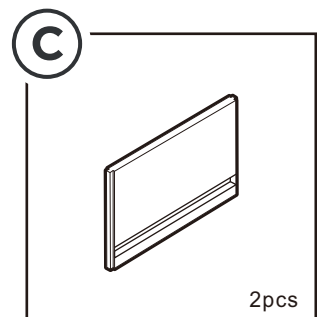

SPECIFICATIONS

Model	HL12076
Product Size	120x58.5x76.2cm
Load Capacity	100Kg
Net Weight	13Kg
Gross Weight	14.4Kg
Color	Natural

ACCESSORY

HARDWARE

PARTS

PARTS

PRODUCT ASSEMBLY

PRODUCT ASSEMBLY

2

3

There will be a slight gap between the two D parts, this is normal and will reduce warping from moisture.

PRODUCT ASSEMBLY

4

5

PRODUCT ASSEMBLY

6