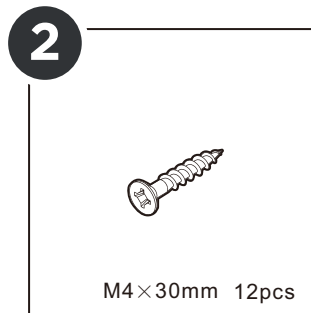

SPECIFICATIONS

Model	HL12076
Product Size	120x58.5x76.2cm
Load Capacity	100Kg
Net Weight	13Kg
Gross Weight	14.4Kg
Color	Natural

ACCESSORY

HARDWARE

PARTS

PARTS

PRODUCT ASSEMBLY

PRODUCT ASSEMBLY

2

3

There will be a slight gap between the two D parts, this is normal and will reduce warping from moisture.

PRODUCT ASSEMBLY

4

5

PRODUCT ASSEMBLY

6