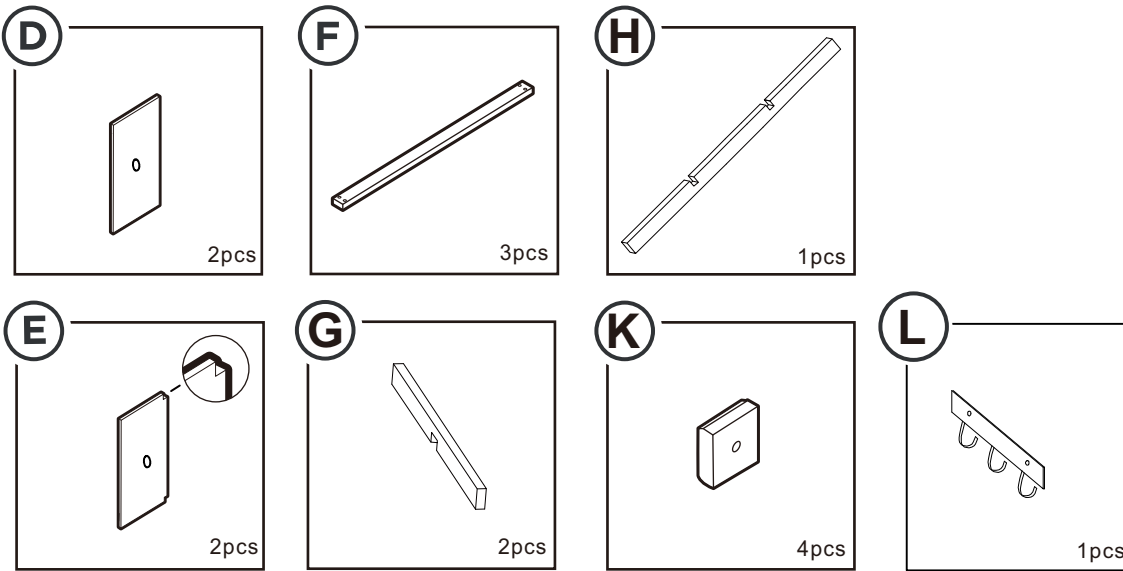

SPECIFICATIONS

Model	HL12076
Product Size	120x58.5x76.2cm
Load Capacity	100Kg
Net Weight	13Kg
Gross Weight	14.4Kg
Color	Natural

ACCESSORY

HARDWARE

PARTS

PARTS

PRODUCT ASSEMBLY

PRODUCT ASSEMBLY

2

3

There will be a slight gap between the two D parts, this is normal and will reduce warping from moisture.

PRODUCT ASSEMBLY

4

5

PRODUCT ASSEMBLY

6