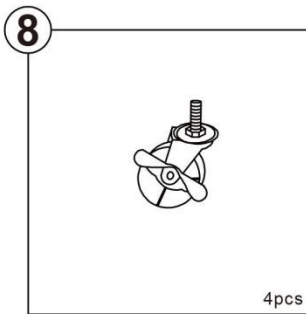

SPECIFICATIONS

Model	HL75150 DOUBLE
Product Size	75x33x156.6cm/SET
Load Capacity	50Kg
Net Weight	14.6Kg
Gross Weight	16.6Kg
Color	Brown

ACCESSORY

HARDWARE

PARTS

PRODUCT ASSEMBLY

1

▲ **Notice:** Please pay attention to the correct direction of the installation, otherwise the accessories may not match.

2

3

4

▲ **Notice:** The wheel can be fixed by turning the screw on the wheel clockwise by hand to prevent the product from moving.

5

▲ **Notice:** Do not hang heavy objects on the top of the product to prevent it from dumping.