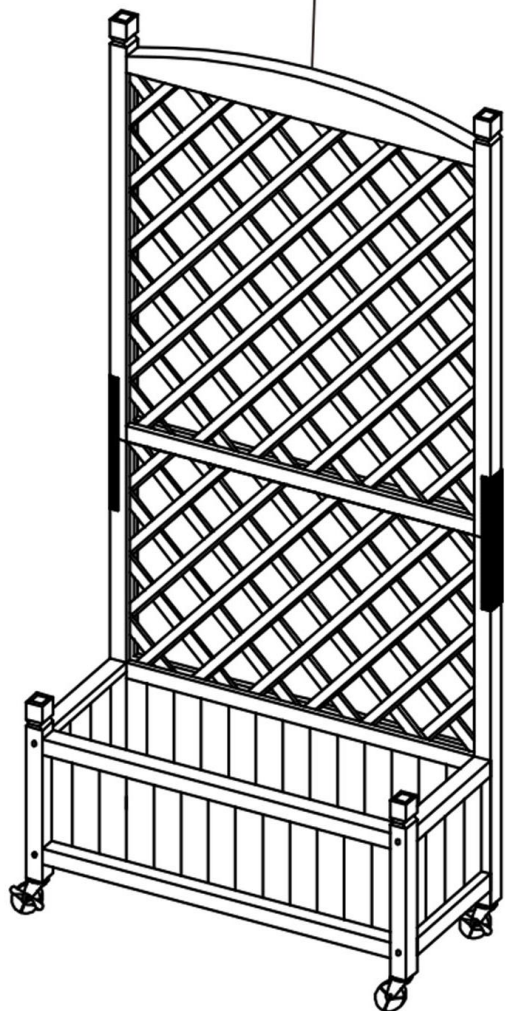

▲ **Notice:** Do not hang heavy objects on the top of the product to prevent it from dumping.

6