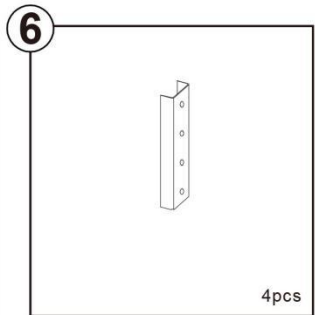

SPECIFICATIONS

Model	HL75150 DOUBLE
Product Size	75x33x156.6cm/SET
Load Capacity	50Kg
Net Weight	14.6Kg
Gross Weight	16.6Kg
Color	Brown

ACCESSORY

HARDWARE

PARTS

PRODUCT ASSEMBLY

1

▲ **Notice:** Please pay attention to the correct direction of the installation, otherwise the accessories may not match.