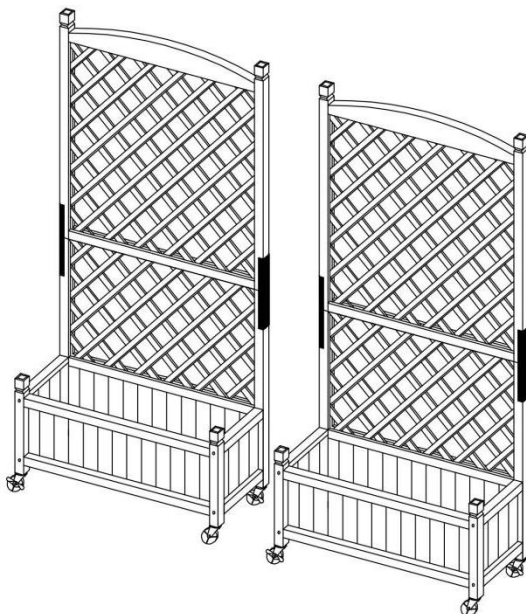

VEVOR®

**RAISED BED WITH TRELLIS
HL75150 DOUBLE**

HL75150 DOUBLE

NEED HELP? CONTACT US!

Have product questions? Need technical support? Please feel free to contact us:

[**CustomerService@vevor.com**](mailto:CustomerService@vevor.com)

This is the original instruction, please read all manual instructions carefully before operating. VEVOR reserves a clear interpretation of our user manual. The appearance of the product shall be subject to the product you received. Please forgive us that we won't inform you again if there are any technology or software updates on our product.