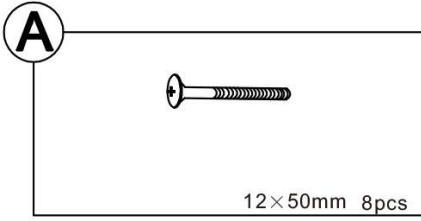

SPECIFICATIONS

Model	HL75150 DOUBLE
Product Size	75x33x156.6cm/SET
Load Capacity	50Kg
Net Weight	14.6Kg
Gross Weight	16.6Kg
Color	Brown

ACCESSORY

HARDWARE

PARTS

PRODUCT ASSEMBLY

1

▲ **Notice:** Please pay attention to the correct direction of the installation, otherwise the accessories may not match.