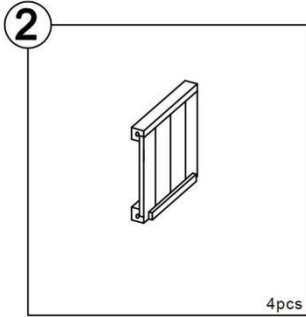

SPECIFICATIONS

Model	HL75150 DOUBLE
Product Size	75x33x156.6cm/SET
Load Capacity	50Kg
Net Weight	14.6Kg
Gross Weight	16.6Kg
Color	Brown

ACCESSORY

HARDWARE

PARTS

PRODUCT ASSEMBLY

1

▲ **Notice:** Please pay attention to the correct direction of the installation, otherwise the accessories may not match.