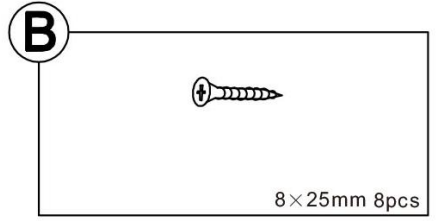

SPECIFICATIONS

Model	HL75150 DOUBLE
Product Size	75x33x156.6cm/SET
Load Capacity	50Kg
Net Weight	14.6Kg
Gross Weight	16.6Kg
Color	Brown

ACCESSORY

HARDWARE

PARTS

PRODUCT ASSEMBLY

1

▲ **Notice:** Please pay attention to the correct direction of the installation, otherwise the accessories may not match.