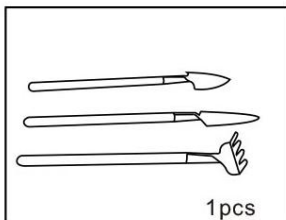

SPECIFICATIONS

Model	HL75150 DOUBLE
Product Size	75x33x156.6cm/SET
Load Capacity	50Kg
Net Weight	14.6Kg
Gross Weight	16.6Kg
Color	Brown

ACCESSORY

HARDWARE

PARTS

PRODUCT ASSEMBLY

1

▲ **Notice:** Please pay attention to the correct direction of the installation, otherwise the accessories may not match.