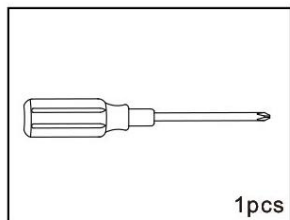

SPECIFICATIONS

Model	HL75150 DOUBLE
Product Size	75x33x156.6cm/SET
Load Capacity	50Kg
Net Weight	14.6Kg
Gross Weight	16.6Kg
Color	Brown

ACCESSORY

HARDWARE

PARTS

PRODUCT ASSEMBLY

1

▲ **Notice:** Please pay attention to the correct direction of the installation, otherwise the accessories may not match.