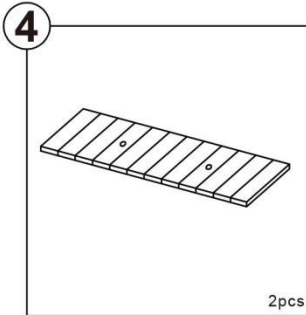

SPECIFICATIONS

Model	HL75150 DOUBLE
Product Size	75x33x156.6cm/SET
Load Capacity	50Kg
Net Weight	14.6Kg
Gross Weight	16.6Kg
Color	Brown

ACCESSORY

HARDWARE

PARTS

PRODUCT ASSEMBLY

1

▲ **Notice:** Please pay attention to the correct direction of the installation, otherwise the accessories may not match.