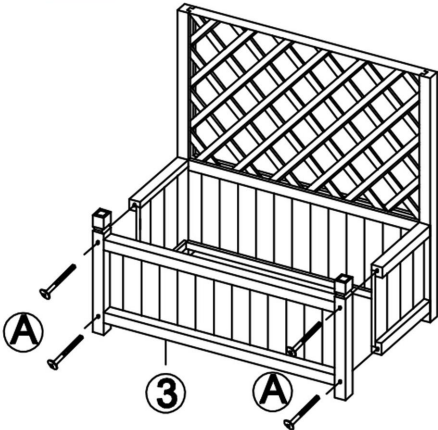

▲ **Notice:** Please pay attention to the correct direction of the installation, otherwise the accessories may not match.

2