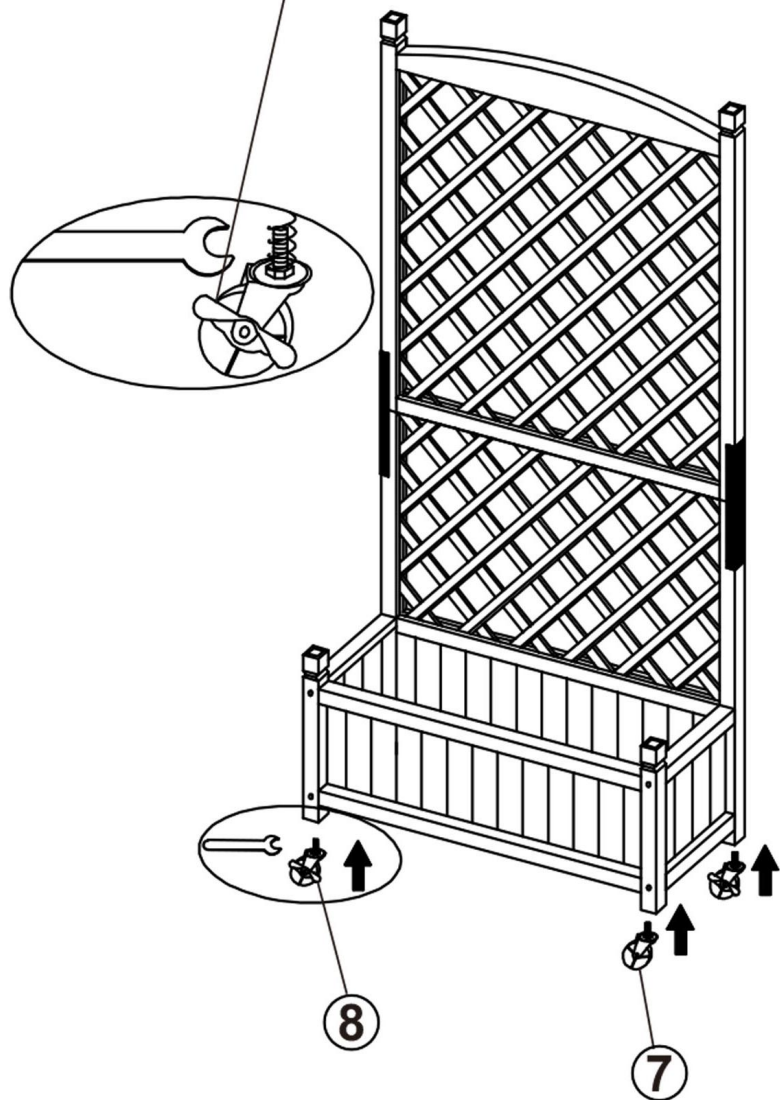

SPECIFICATIONS

Model	HL75150 DOUBLE
Product Size	75x33x156.6cm/SET
Load Capacity	50Kg
Net Weight	14.6Kg
Gross Weight	16.6Kg
Color	Brown

ACCESSORY

HARDWARE

PARTS

PRODUCT ASSEMBLY

1

▲ **Notice:** Please pay attention to the correct direction of the installation, otherwise the accessories may not match.

2

3

4

▲ **Notice:** The wheel can be fixed by turning the screw on the wheel clockwise by hand to prevent the product from moving.

5

▲ **Notice:** Do not hang heavy objects on the top of the product to prevent it from dumping.