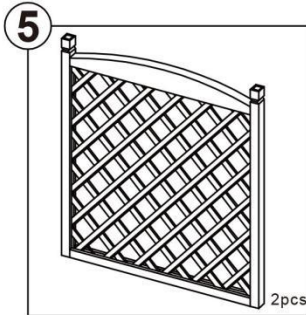

SPECIFICATIONS

Model	HL75150 DOUBLE
Product Size	75x33x156.6cm/SET
Load Capacity	50Kg
Net Weight	14.6Kg
Gross Weight	16.6Kg
Color	Brown

ACCESSORY

HARDWARE

PARTS

PRODUCT ASSEMBLY

1

▲ **Notice:** Please pay attention to the correct direction of the installation, otherwise the accessories may not match.