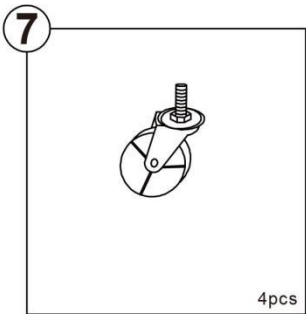

SPECIFICATIONS

Model	HL75150 DOUBLE
Product Size	75x33x156.6cm/SET
Load Capacity	50Kg
Net Weight	14.6Kg
Gross Weight	16.6Kg
Color	Brown

ACCESSORY

HARDWARE

PARTS

PRODUCT ASSEMBLY

1

▲ **Notice:** Please pay attention to the correct direction of the installation, otherwise the accessories may not match.