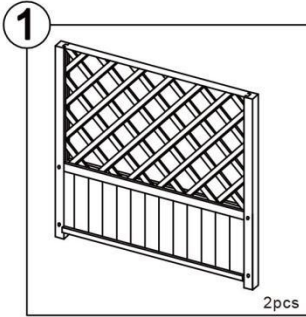

SPECIFICATIONS

Model	HL75150 DOUBLE
Product Size	75x33x156.6cm/SET
Load Capacity	50Kg
Net Weight	14.6Kg
Gross Weight	16.6Kg
Color	Brown

ACCESSORY

HARDWARE

PARTS

PRODUCT ASSEMBLY

1

▲ **Notice:** Please pay attention to the correct direction of the installation, otherwise the accessories may not match.