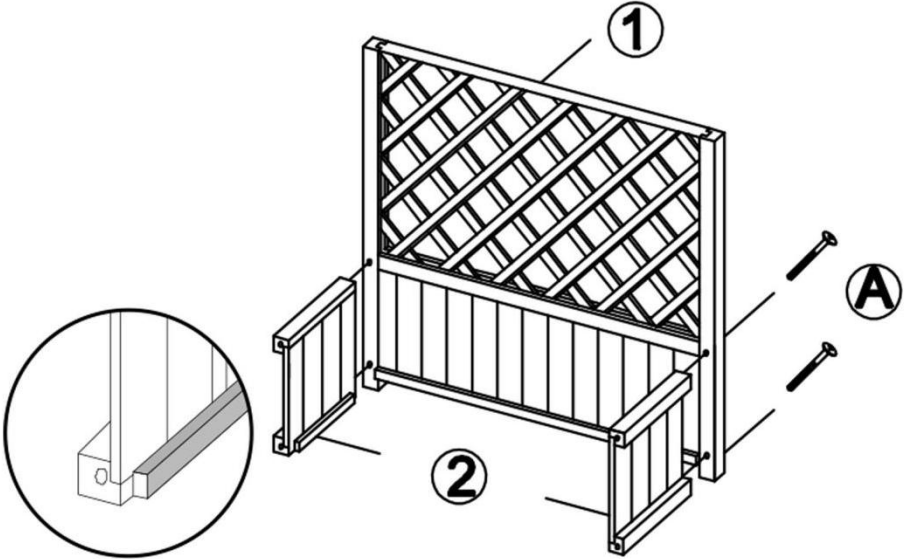

SPECIFICATIONS

Model	HL75150 DOUBLE
Product Size	75x33x156.6cm/SET
Load Capacity	50Kg
Net Weight	14.6Kg
Gross Weight	16.6Kg
Color	Brown

ACCESSORY

HARDWARE

PARTS

PRODUCT ASSEMBLY

1

▲ **Notice:** Please pay attention to the correct direction of the installation, otherwise the accessories may not match.