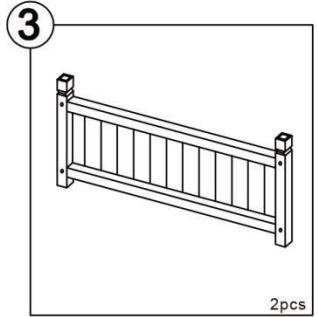

SPECIFICATIONS

Model	HL75150 DOUBLE
Product Size	75x33x156.6cm/SET
Load Capacity	50Kg
Net Weight	14.6Kg
Gross Weight	16.6Kg
Color	Brown

ACCESSORY

HARDWARE

PARTS

PRODUCT ASSEMBLY

1

▲ **Notice:** Please pay attention to the correct direction of the installation, otherwise the accessories may not match.