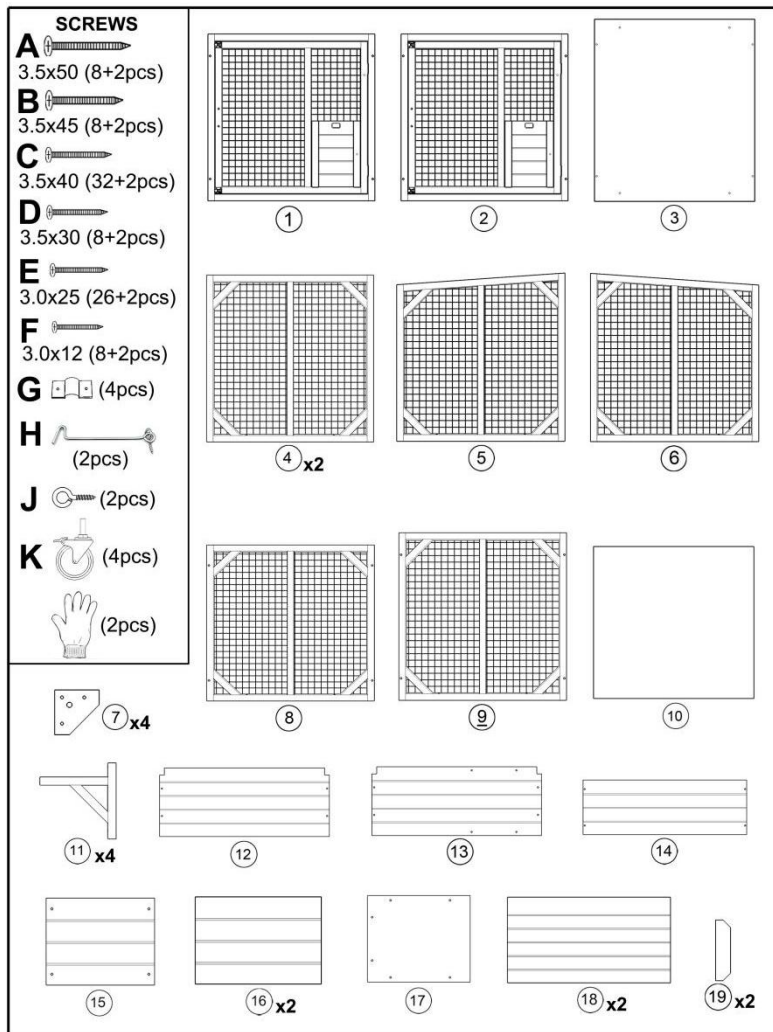

COMPONENTS

Notice:

1. Various specifications of screws are used in the installation of this product. Pay attention to the correct use of screw specifications according to the instruction manual.

2. Please wear gloves when installing.